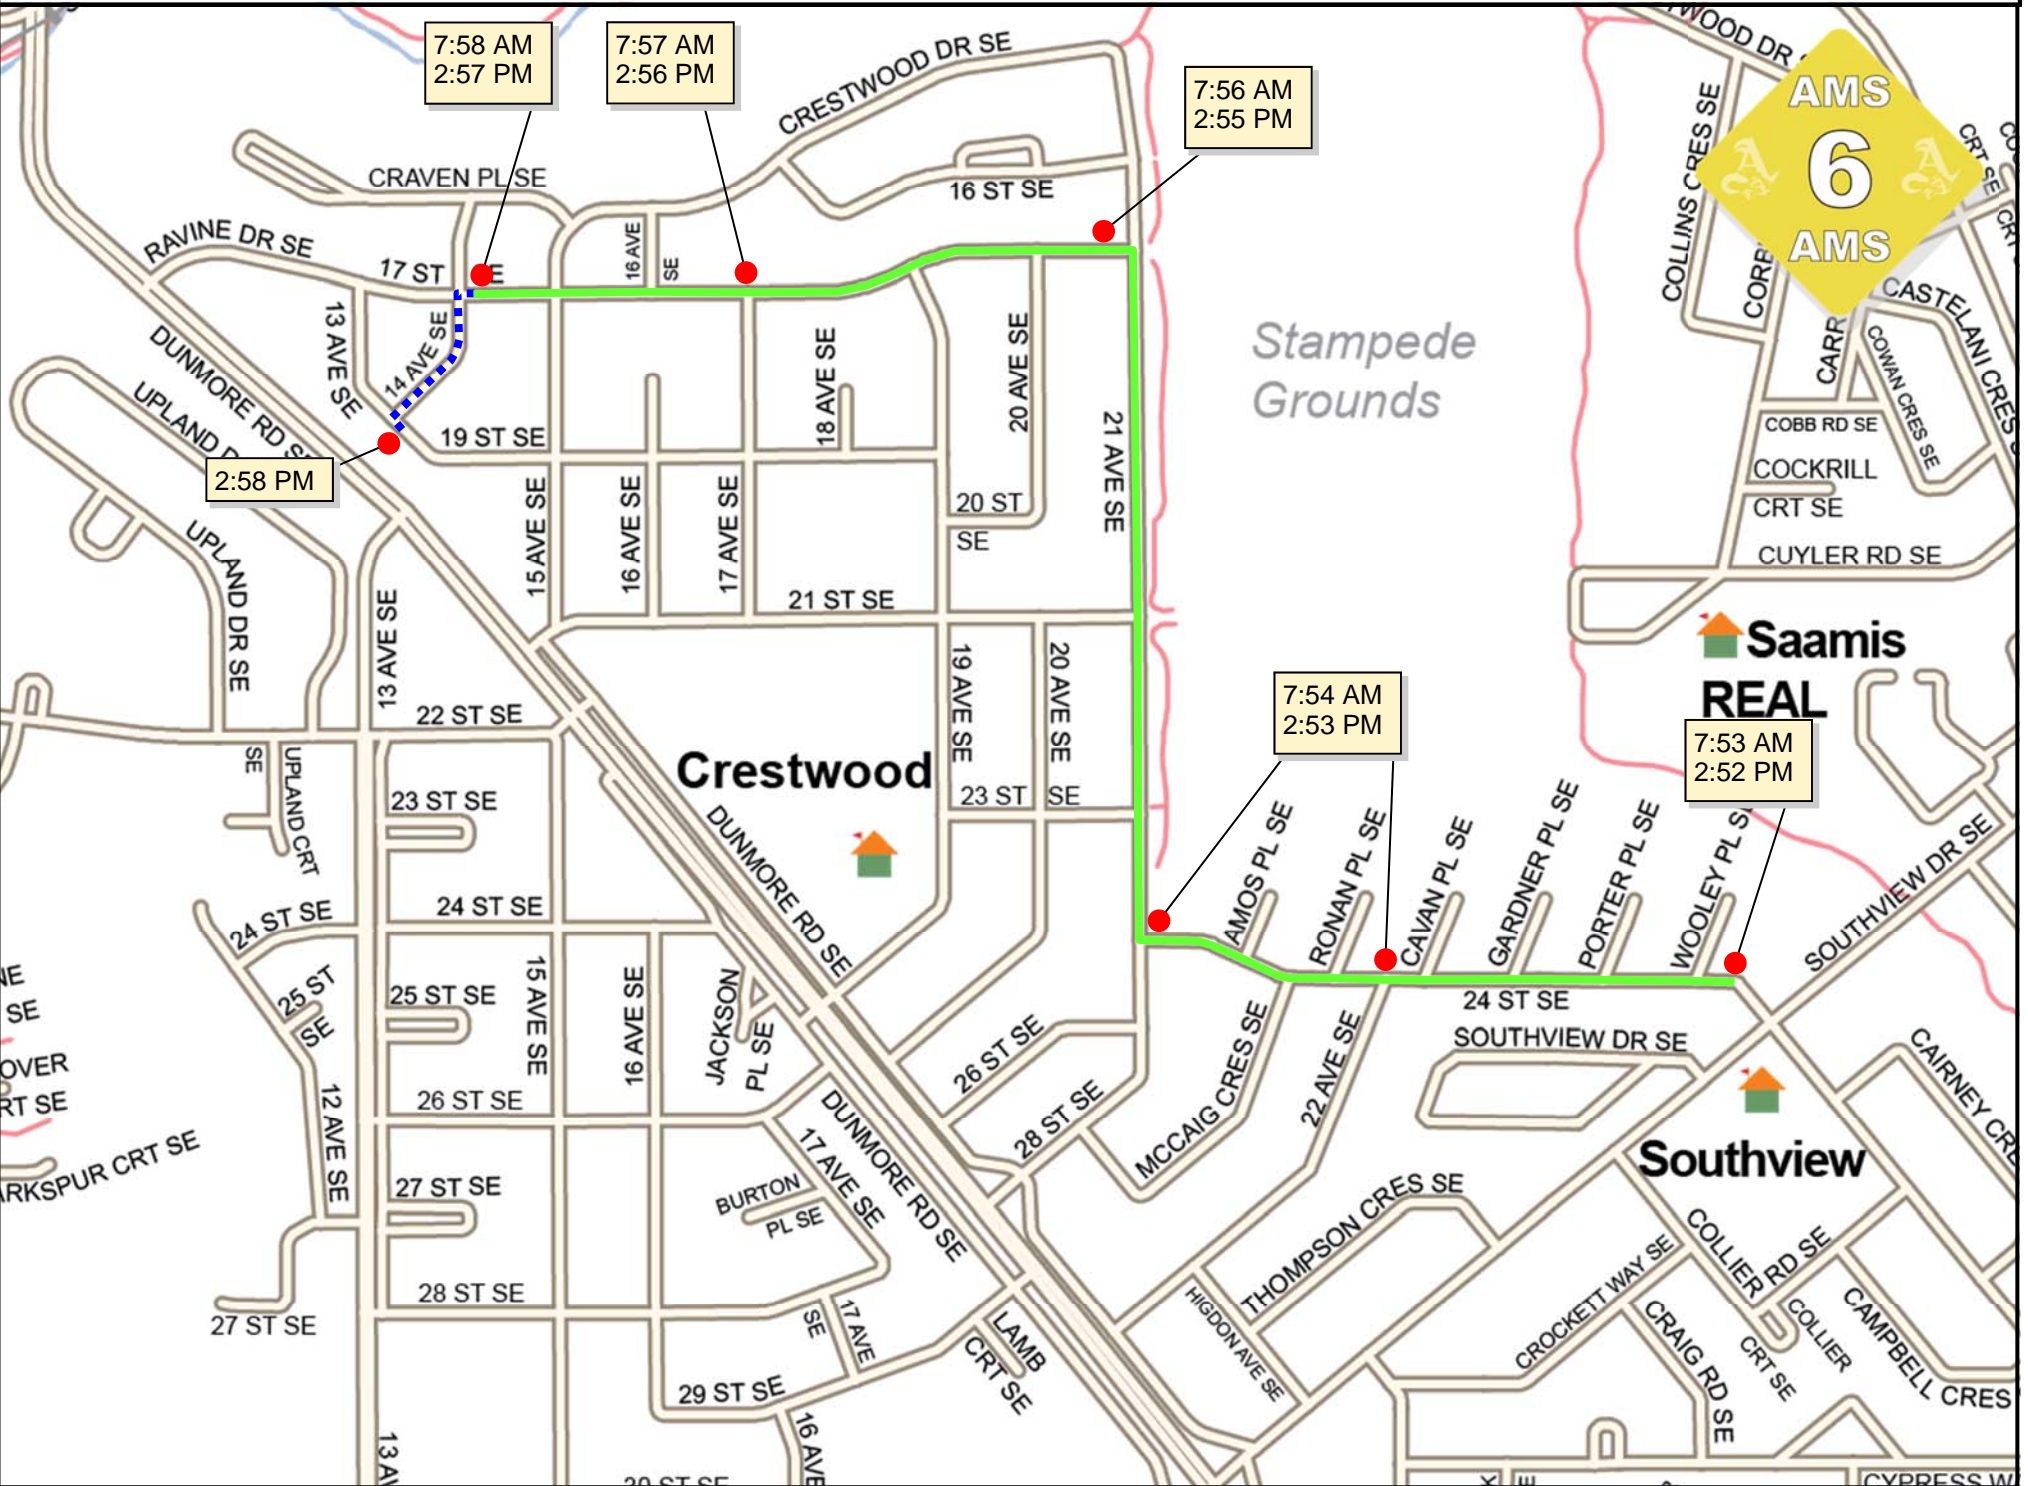

Alexandra-6

Crestwood

7:58 AM
2:57 PM

7:57 AM
2:56 PM

7:56 AM
2:55 PM

2:58 PM

7:54 AM
2:53 PM

7:53 AM
2:52 PM